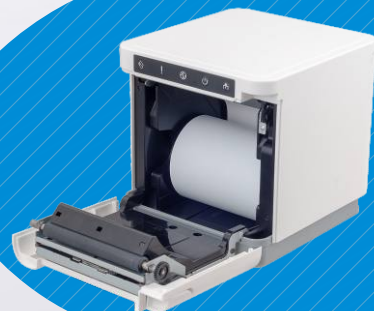

XP-T890H

Thermal Receipt Printer

Xprinter®

- Cutter life upgrade to 2 million cuts.
- Supports 58/80/82.5mm paper roll width.
- Printhead life upgrade to 150km.
- Up to 300mm/s printing speed.
- Easy Maintenance: 5S for firmware update.
- Steady performance: Apply auto cutter error calibration and printhead overheat protection system.
- Excellent compatibility, rich software on Windows, Linux, Mac, Android, and IOS operating system.