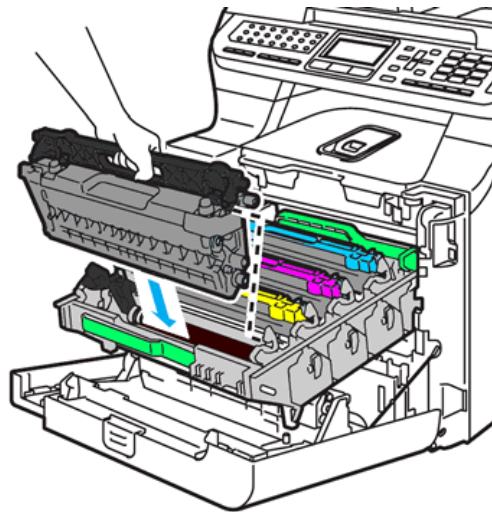

[Example 2] The case to put the toner cartridges into the drum unit for color laser model MFC-9840CDW