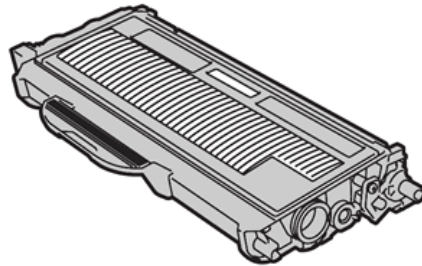

MFC-L5750DW

? FAQs & Troubleshooting

Date: 25/03/2016 ID: faq00002882_000

What is the difference between the toner cartridge and the drum unit?

The toner cartridge and drum unit are different consumables. They are used in the Brother machine, and the machine requires both consumables.

What is the toner cartridge?

The toner cartridge contains powder (toner) used for creating letters and images.

You need to replace the toner cartridge when the toner is running short or print quality becomes poor because of toner deterioration.

[Example 1] The toner cartridge of monochrome laser model MFC-7840W

[Example 2] The toner cartridge of color laser model MFC-9840W (four colors)

What is the drum unit?

The drum unit transfers the toner to the paper.