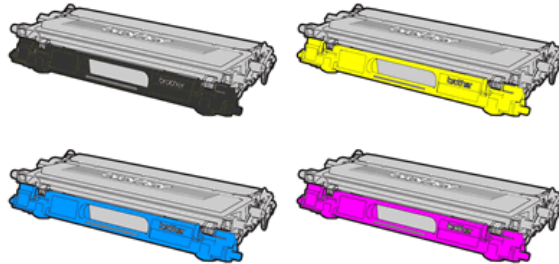

MFC-L5750DW

? FAQs & Troubleshooting

Date: 25/03/2016 ID: faq00002882_000

What is the difference between the toner cartridge and the drum unit?

The toner cartridge and drum unit are different consumables. They are used in the Brother machine, and the machine requires both consumables.

What is the toner cartridge?

The toner cartridge contains powder (toner) used for creating letters and images.

You need to replace the toner cartridge when the toner is running short or print quality becomes poor because of toner deterioration.

[Example 1] The toner cartridge of monochrome laser model MFC-7840W

[Example 2] The toner cartridge of color laser model MFC-9840W (four colors)

What is the drum unit?

The drum unit transfers the toner to the paper.

The laser printer puts the toner on the roller called "The photosensitive drum" inside the drum unit, and then prints letters and images by fixing toner to the paper by heat and pressure.

To keep good print quality, the Brother machine detects the quality deterioration of the drum unit automatically. If the Brother machine displays "Replace drum" error message, you need to replace the drum unit.