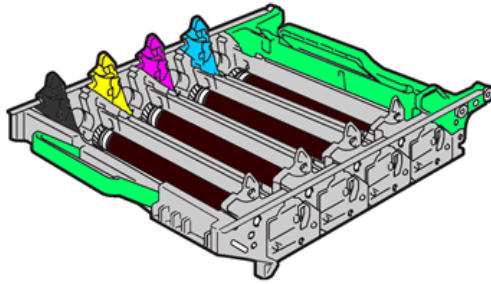

How to use the toner cartridge and the drum unit

To use the consumables, put the toner cartridge into the drum unit.

[Example 1] The case to put the toner cartridge into the drum unit for monochrome laser model MFC-7840W

[Example 2] The case to put the toner cartridges into the drum unit for color laser model MFC-9840CDW

If the toner runs out or the toner cartridge/ drum unit comes to the end of its life, separate the toner cartridge and drum unit and replace the unusable consumable only.

If your question was not answered, have you checked other FAQs?

[Go to the Top page in the FAQs & Troubleshooting section](#)

This website is using cookies. By continuing to browse, you are accepting our legal notice.