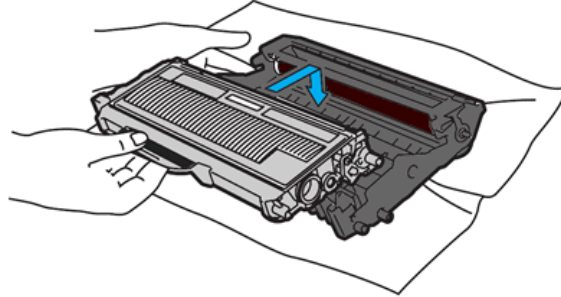

How to use the toner cartridge and the drum unit

To use the consumables, put the toner cartridge into the drum unit.

[Example 1] The case to put the toner cartridge into the drum unit for monochrome laser model MFC-7840W