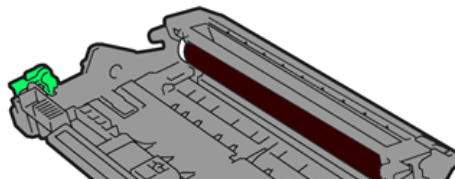

[Example 1] The drum unit of monochrome laser model MFC-7840W

This website is using cookies. By continuing to browse, you are accepting our legal notice.